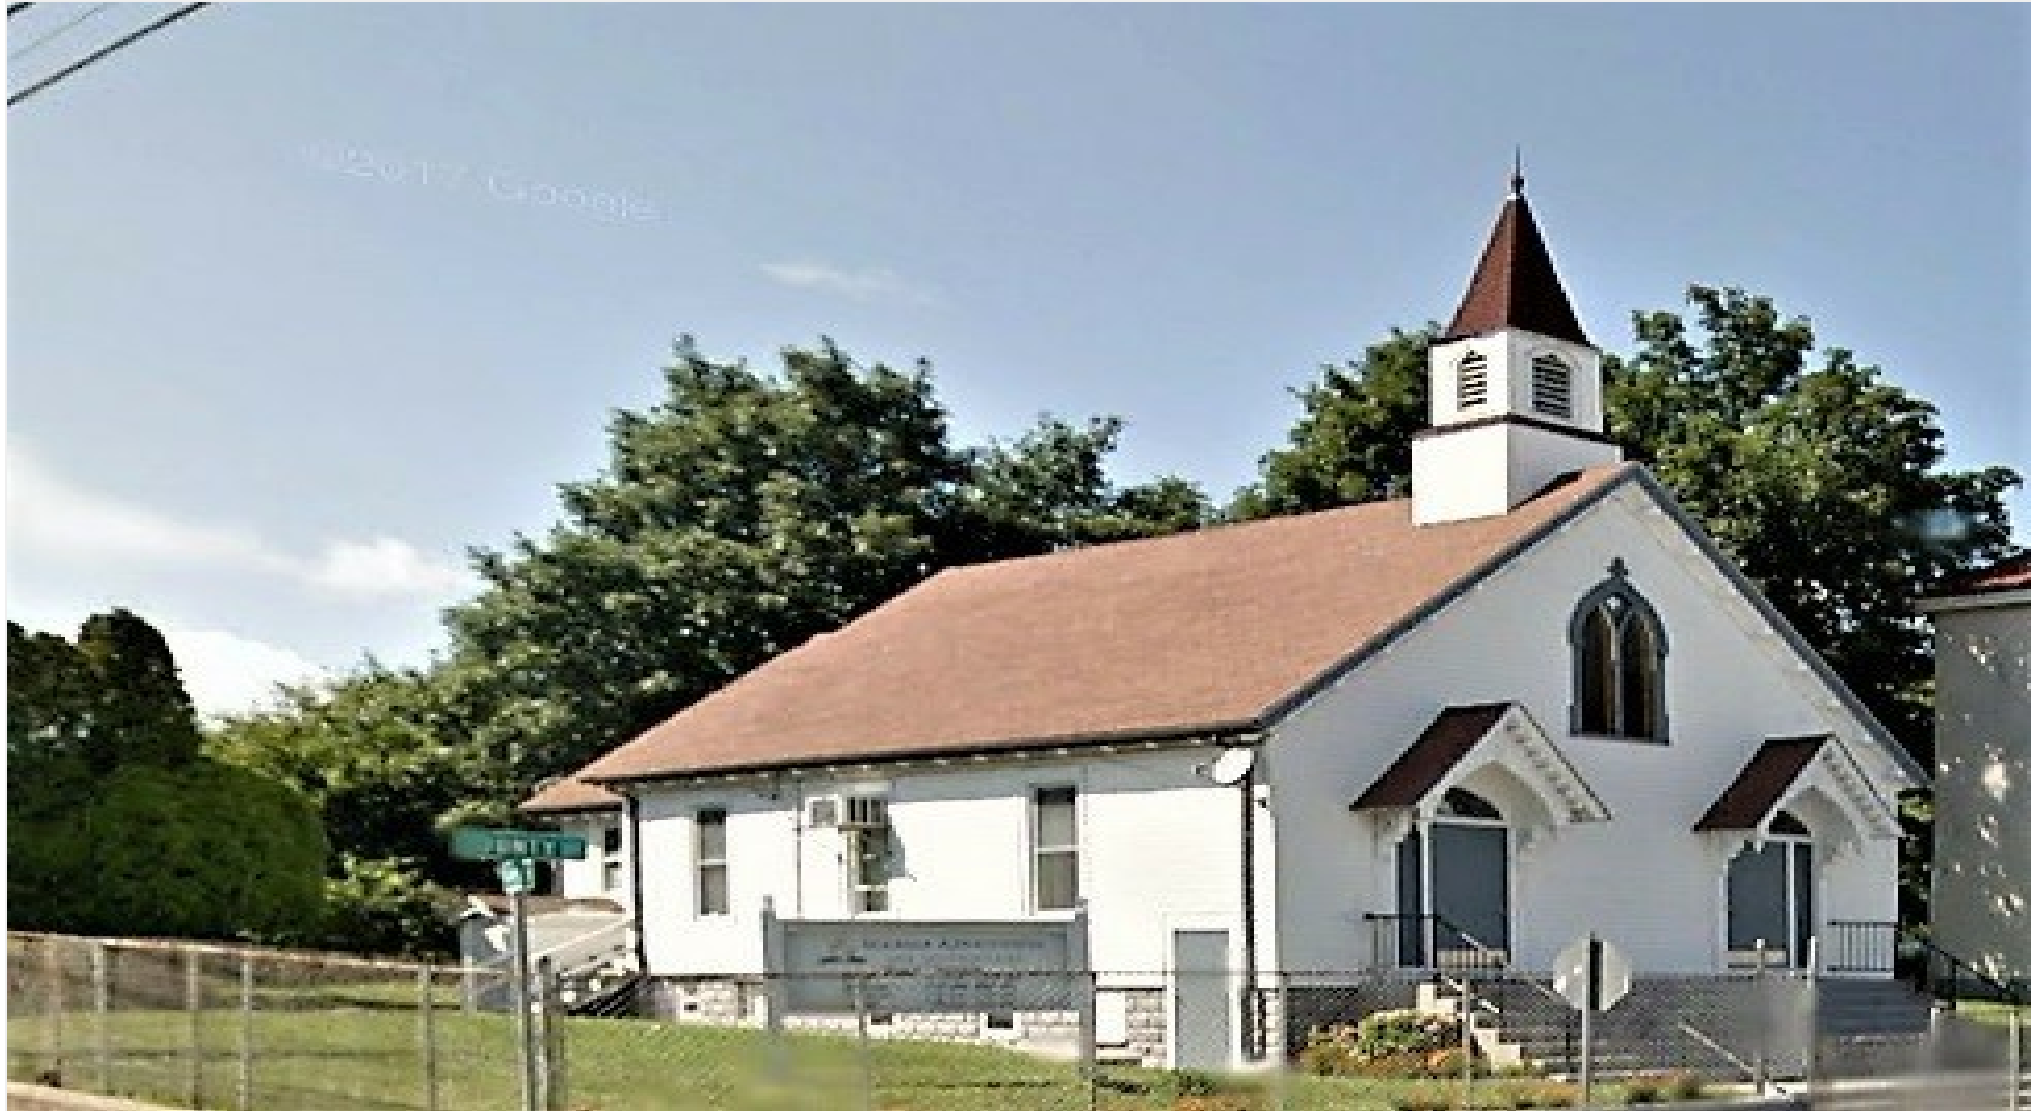

2,960 SF Quintessential New Englan...

1097 County St, New Bedford, MA 02746

2,960 SF Quintessential New England Church!

1097 County St, New Bedford, MA 02746

Property Details

Quintessential New England Church is FOR SALE !! Looking for a Church building for your congregation?? This former Church site is now available! This 2,960 square foot building features 1414 square feet on the main floor and a baptismal pool and a full finished basement for meeting rooms, etc. Other than a Church use, this property could possibly make a nice condo conversion, a restaurant, a home , a retail store etc.This lovely turn of the century church is in very good condition ! The There is a kitchen and 2 bathrooms on the lower level .Updated gas furnace and electric utilities as well as public sewer and water. There is a nice spacious lawn completely fenced in for outdoor festivities. This area serves a large residential neighborhood and is located on a highly visable, high traffic area and easily accessible form all roads and major highways. EASY TO SHOW !!

Price: \$189,000

View the full listing here: <https://www.loopnet.com/Listing/1097-County-St-New-Bedford-MA/14101248/>

Price:	\$189,000
Property Type:	Retail
Property Sub-type:	Freestanding
Building Class:	C
Sale Type:	Investment or Owner User
Gross Leasable Area:	2,960 SF
No. Stories:	2
Year Built:	1900
APN / Parcel ID:	NEWB-000091-000000-000199
Walk Score ®:	78 (Very Walkable)
Transit Score ®:	37 (Some Transit)

2,960 SF Quintessential New England Church!

1097 County St, New Bedford, MA 02746

Location

2,960 SF Quintessential New England Church!

1097 County St, New Bedford, MA 02746

Property Photos

5

3