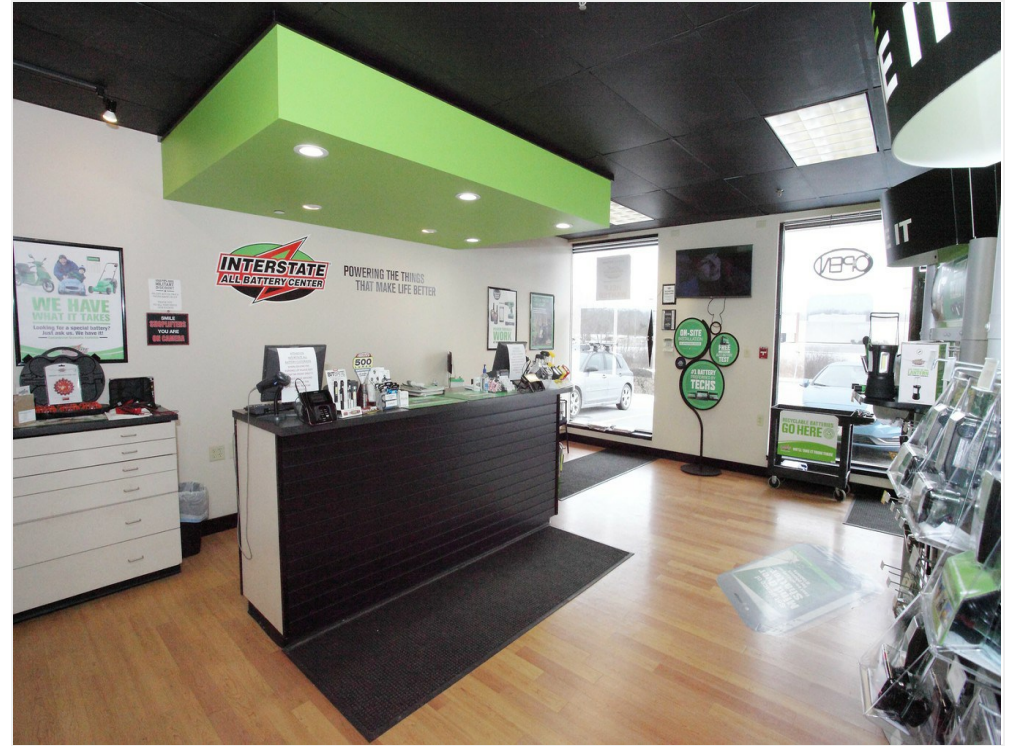

IMG_9568Coastal Realty, 125 Swansea Mal

IMG_9500Coastal Realty, 125 Swansea Mal